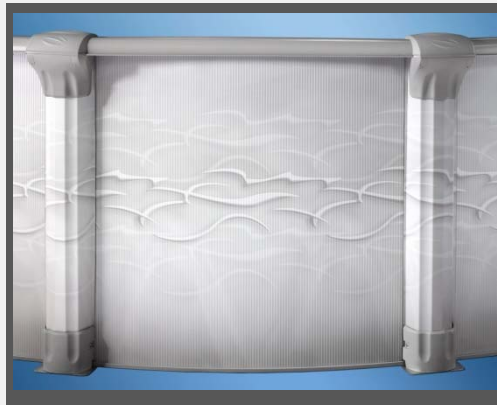

## Specifications

52"

Wall pattern: Venezia  
Steel

Pool Code: PECLLX-xx52SSPSSC1  
Wall Code: WVNZ52S-SMN

Support Material  
18" x 28": 12115  
Full Size: 12131

<b>Top Ledge</b>	6" Steel
<b>Upright</b>	5" Steel
<b>Ledge Cover</b>	Two piece ledge cover
<b>Protection</b>	Top ledge & upright coated with Krystal Kote
<b>Stabilizer &amp; bottom rail</b>	Galvanized Steel
<b>Plates</b>	Galvanized Steel
<b>Foot Cover</b>	N/A
<b>Structure Color</b>	Sand
<b>Oval System</b>	Buttress
<b>Other</b>	Small mouth skimmer knock out

## Specifications

52"  
54"

Wall pattern: Avantgarde  
Steel

Pool Code: TBA  
Wall Code: TBA

<b>Top Ledge</b>	9" Steel
<b>Upright</b>	8" Printed Steel
<b>Ledge Cover</b>	Two piece ledge cover
<b>Protection</b>	Top ledge & upright coated with Krystal Kote
<b>Stabilizer &amp; bottom rail</b>	Galvanized Steel
<b>Plates</b>	Top: Galvanized Steel Bottom: Galvanized Steel
<b>Foot Cover</b>	Yes
<b>Structure Color</b>	Champagne
<b>Oval System</b>	Braceless - Yardmore
<b>Other</b>	Wide mouth skimmer knock out